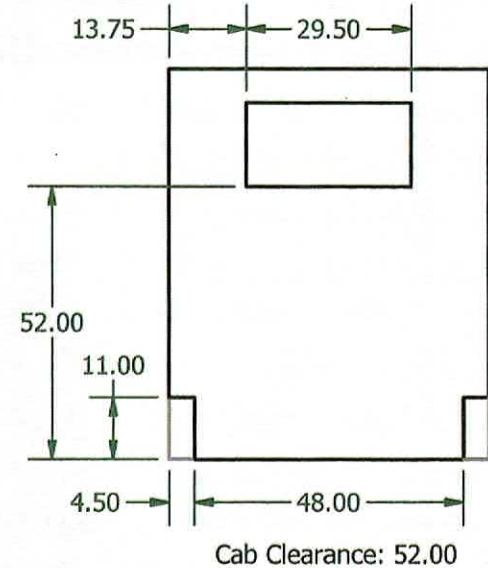

DO NOT SCALE

Transport Specifications

Truck Body

PART #	0003027	Rev.
MODEL:	5x8 Truck Body	
DRN BY:	K. Bergantinos	
DATE:	2/19/18	
PART DESCRIPTION:		Dimensional
MATERIAL:	CUTSIZE:	SCALE: QTY:
		None

Double Door: 48" x 61"
Clear Door Opening: 46" x 60"

Top View

Interior Dimensions
46" x 100" x 64"

Doors Open:
Interior Light: ON
Fans: OFF
Doors Closed:
Interior Light: OFF
Fans: ON

Cold Plate (CP)		
Qty.	Cutsize	Temp.
2	36" x 74" x 2 5/8"	0°F
2	36" x 60" x 2 5/8"	10°F

DO NOT SCALE

Transport Specification Truck Body

POLAR TEMP
ICE MERCHANDISERS

PART #	0003028	Rev.
MODEL:	5x9 Truck Body	
DRN BY:	K. Bergantinos	
DATE:	2/19/18	
PART DESCRIPTION: Dimensional		
MATERIAL:	CUTSIZE:	SCALE: None
		QTY:

Double Doors: 51" x 73"
Clear Door Opening: 49" x 72"

Cab Clearance: 64.00

Top View

Interior Dimensions
54" x 101" x 76"

Doors Open:
Interior Light: ON
Fans: OFF
Doors Closed:
Interior Light: OFF
Fans: ON