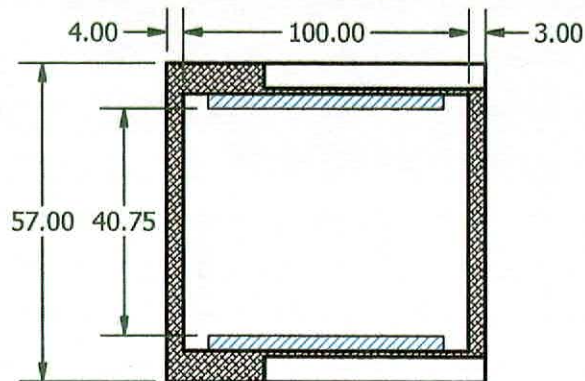

DO NOT SCALE

Transport Specifications

Truck Body

PART #	0003027	Rev.
MODEL:	5x8 Truck Body	
DRN BY:	K. Bergantinos	
DATE:	2/19/18	
PART DESCRIPTION:		Dimensional
MATERIAL:	CUTSIZE:	SCALE: QTY:
		None

Double Door: 48" x 61"
Clear Door Opening: 46" x 60"

Top View

Interior Dimensions
46" x 100" x 64"

Doors Open:
Interior Light: ON
Fans: OFF
Doors Closed:
Interior Light: OFF
Fans: ON

Cold Plate (CP)		
Qty.	Cutsize	Temp.
2	36" x 74" x 2 5/8"	0°F
2	36" x 60" x 2 5/8"	10°F

DO NOT SCALE

Transport Specification Truck Body

POLAR TEMP
ICE MERCHANDISERS

PART #	0003028	Rev.
MODEL:	5x9 Truck Body	
DRN BY:	K. Bergantinos	
DATE:	2/19/18	
PART DESCRIPTION: Dimensional		
MATERIAL:	CUTSIZE:	SCALE: None
		QTY:

Double Doors: 51" x 73"
Clear Door Opening: 49" x 72"

Cab Clearance: 64.00

Top View

Interior Dimensions
54" x 101" x 76"

Doors Open:
Interior Light: ON
Fans: OFF
Doors Closed:
Interior Light: OFF
Fans: ON