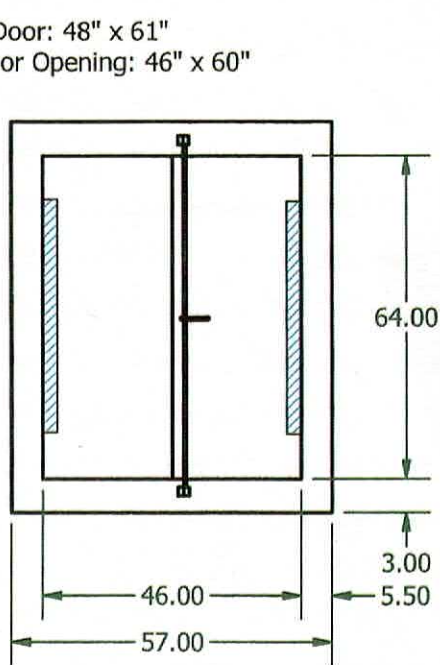

DO NOT SCALE

Transport Specifications

Truck Body

PART #	0003027	Rev.
MODEL:	5x8 Truck Body	
DRN BY:	K. Bergantinos	
DATE:	2/19/18	
PART DESCRIPTION:		Dimensional
MATERIAL:	CUTSIZE:	SCALE: QTY:
		None

Double Door: 48" x 61"
Clear Door Opening: 46" x 60"

Top View

Interior Dimensions
46" x 100" x 64"

Doors Open:
Interior Light: ON
Fans: OFF
Doors Closed:
Interior Light: OFF
Fans: ON

Cold Plate (CP)		
Qty.	Cutsize	Temp.
2	36" x 74" x 2 5/8"	0°F
2	36" x 60" x 2 5/8"	10°F

DO NOT SCALE

Transport Specification Truck Body

POLAR TEMP
ICE MERCHANDISERS

PART #	0003028	Rev.
MODEL:	5x9 Truck Body	
DRN BY:	K. Bergantinos	
DATE:	2/19/18	
PART DESCRIPTION: Dimensional		
MATERIAL:	CUTSIZE:	SCALE: None
		QTY:

Double Doors: 51" x 73"
Clear Door Opening: 49" x 72"

Cab Clearance: 64.00

Top View

Interior Dimensions
54" x 101" x 76"

Doors Open:
Interior Light: ON
Fans: OFF
Doors Closed:
Interior Light: OFF
Fans: ON