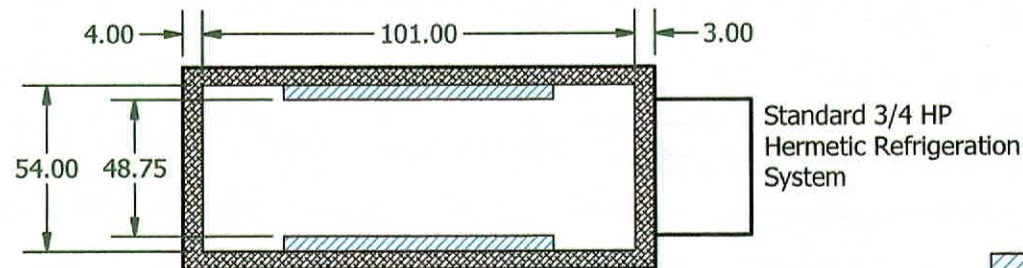

Interior Dimensions
54" x 101" x 76"

Doors Open:
Interior Light: ON
Fans: OFF
Doors Closed:
Interior Light: OFF
Fans: ON

Cold Plate (CP)		
Qty.	Cutsizes	Temp.
2	36" x 96" x 2 5/8"	0°F
2	30" x 96" x 2 5/8"	10°F

65