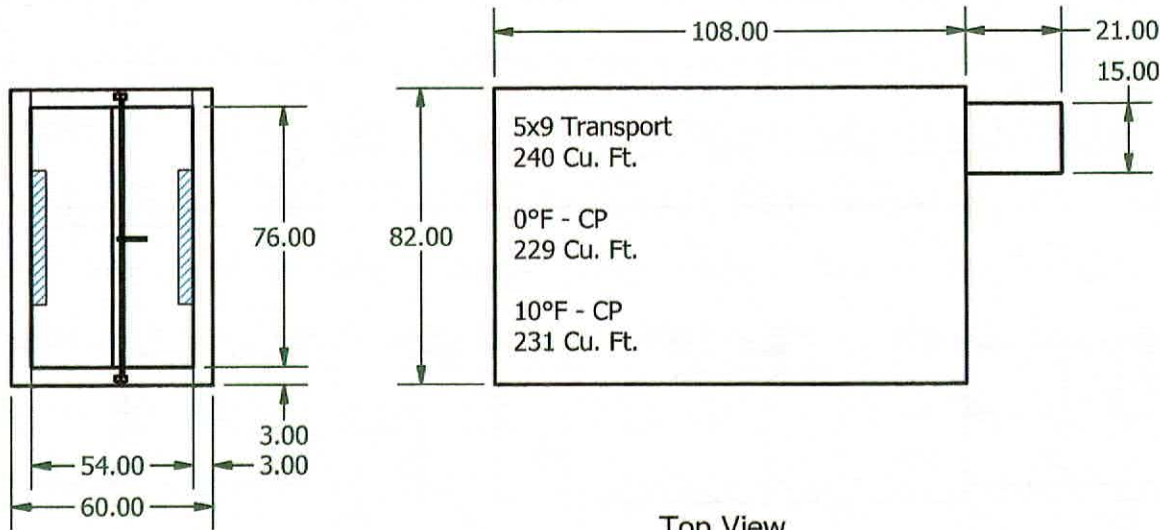

DO NOT SCALE

Transport Specifications

Truck Body

PART #	0003027	Rev.
MODEL:	5x8 Truck Body	
DRN BY:	K. Bergantinos	
DATE:	2/19/18	
PART DESCRIPTION:		Dimensional
MATERIAL:	CUTSIZE:	SCALE: QTY:
		None

Double Door: 48" x 61"
Clear Door Opening: 46" x 60"

Top View

Interior Dimensions
46" x 100" x 64"

Doors Open:
Interior Light: ON
Fans: OFF
Doors Closed:
Interior Light: OFF
Fans: ON

Cold Plate (CP)		
Qty.	Cutsize	Temp.
2	36" x 74" x 2 5/8"	0°F
2	36" x 60" x 2 5/8"	10°F

DO NOT SCALE

Transport Specification Truck Body

POLAR TEMP
ICE MERCHANDISERS

PART #	0003028	Rev.
MODEL:	5x9 Truck Body	
DRN BY:	K. Bergantinos	
DATE:	2/19/18	
PART DESCRIPTION: Dimensional		
MATERIAL:	CUTSIZE:	SCALE: None
		QTY:

Double Doors: 51" x 73"
Clear Door Opening: 49" x 72"

Cab Clearance: 64.00

Top View

Interior Dimensions
54" x 101" x 76"

Doors Open:
Interior Light: ON
Fans: OFF
Doors Closed:
Interior Light: OFF
Fans: ON