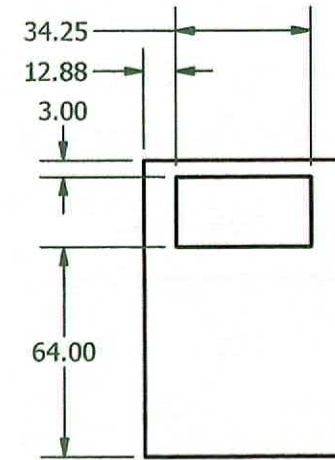

DO NOT SCALE

Transport Specifications

Truck Body

PART #	0003027	Rev.
MODEL:	5x8 Truck Body	
DRN BY:	K. Bergantinos	
DATE:	2/19/18	
PART DESCRIPTION:		Dimensional
MATERIAL:	CUTSIZE:	SCALE: QTY:
		None

Double Door: 48" x 61"
Clear Door Opening: 46" x 60"

Top View

Interior Dimensions
46" x 100" x 64"

Doors Open:
Interior Light: ON
Fans: OFF
Doors Closed:
Interior Light: OFF
Fans: ON

Cold Plate (CP)		
Qty.	Cutsize	Temp.
2	36" x 74" x 2 5/8"	0°F
2	36" x 60" x 2 5/8"	10°F

DO NOT SCALE

Transport Specification Truck Body

POLAR TEMP
ICE MERCHANDISERS

PART #	0003028	Rev.
MODEL:	5x9 Truck Body	
DRN BY:	K. Bergantinos	
DATE:	2/19/18	
PART DESCRIPTION: Dimensional		
MATERIAL:	CUTSIZE:	SCALE: None
		QTY:

Double Doors: 51" x 73"
Clear Door Opening: 49" x 72"

Cab Clearance: 64.00

Top View

Interior Dimensions
54" x 101" x 76"

Doors Open:
Interior Light: ON
Fans: OFF
Doors Closed:
Interior Light: OFF
Fans: ON