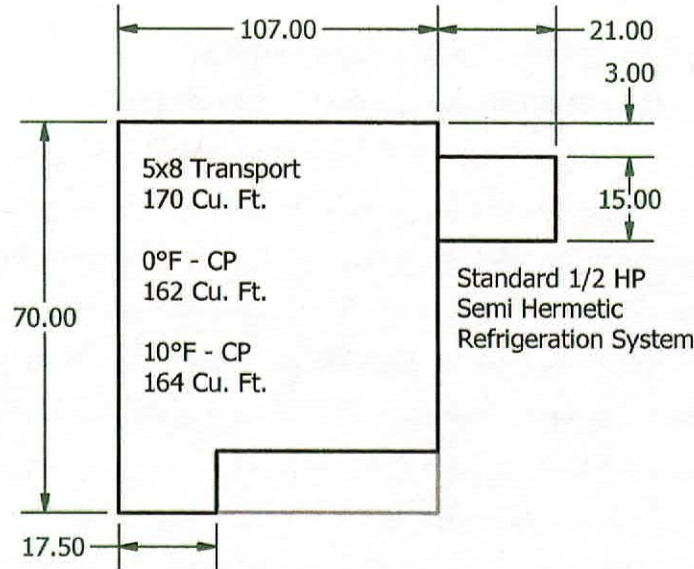

DO NOT SCALE

Transport Specifications

Truck Body

PART #	0003027	Rev.
MODEL:	5x8 Truck Body	
DRN BY:	K. Bergantinos	
DATE:	2/19/18	
PART DESCRIPTION:		Dimensional
MATERIAL:	CUTSIZE:	SCALE: QTY:
		None

Double Door: 48" x 61"
Clear Door Opening: 46" x 60"

Top View

Interior Dimensions
46" x 100" x 64"

Doors Open:
Interior Light: ON
Fans: OFF
Doors Closed:
Interior Light: OFF
Fans: ON

Cold Plate (CP)		
Qty.	Cutsize	Temp.
2	36" x 74" x 2 5/8"	0°F
2	36" x 60" x 2 5/8"	10°F

DO NOT SCALE

Transport Specification Truck Body

POLAR TEMP
ICE MERCHANDISERS

PART #	0003028	Rev.
MODEL:	5x9 Truck Body	
DRN BY:	K. Bergantinos	
DATE:	2/19/18	
PART DESCRIPTION: Dimensional		
MATERIAL:	CUTSIZE:	SCALE: None
		QTY:

Double Doors: 51" x 73"
Clear Door Opening: 49" x 72"

Cab Clearance: 64.00

Top View

Interior Dimensions
54" x 101" x 76"

Doors Open:
Interior Light: ON
Fans: OFF
Doors Closed:
Interior Light: OFF
Fans: ON